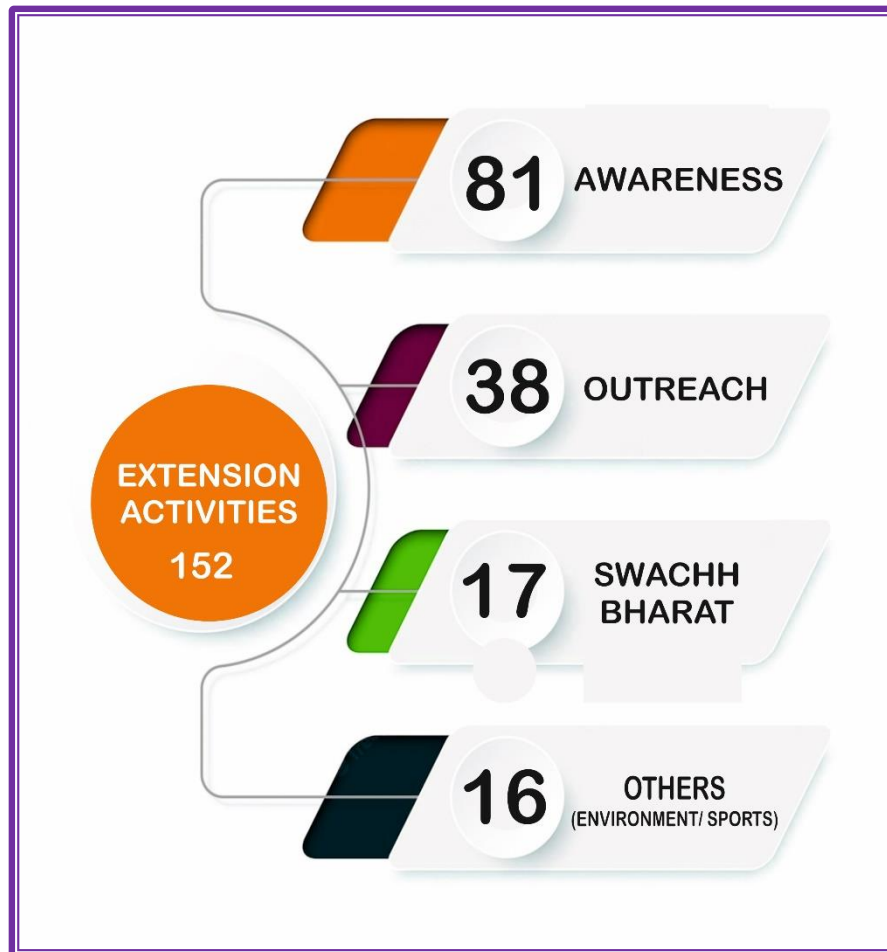

EXTENSION AND OUTREACH PROGRAMS CONDUCTED