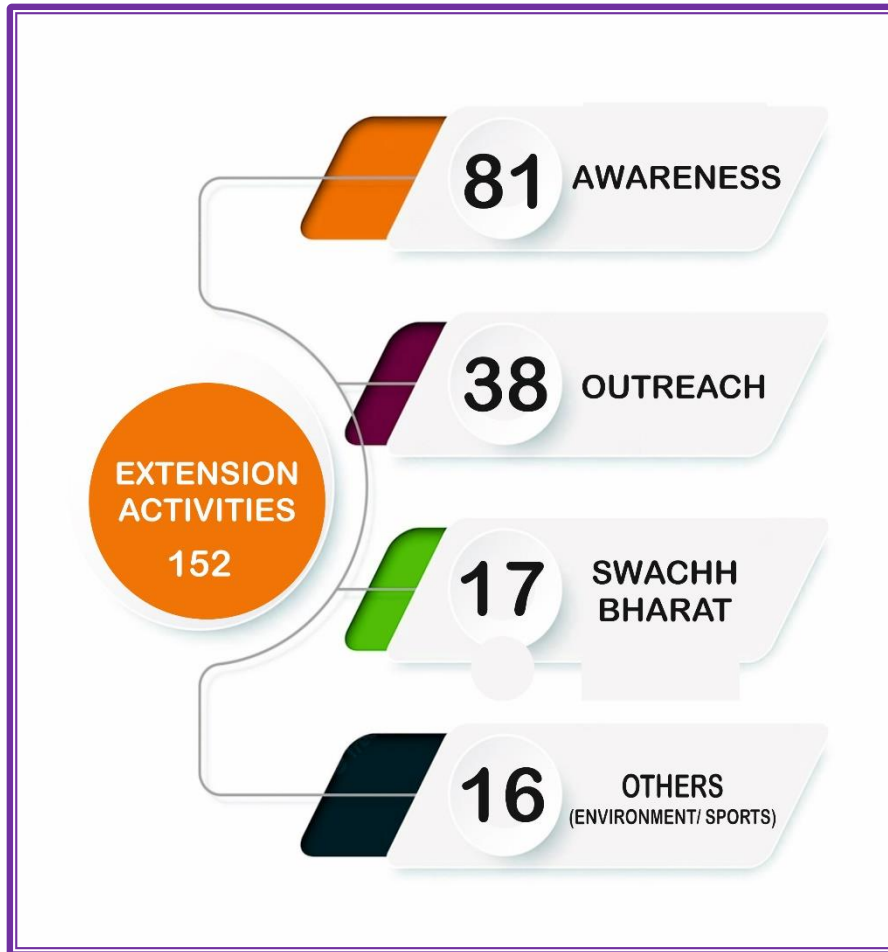

EXTENSION AND OUTREACH PROGRAMS CONDUCTED