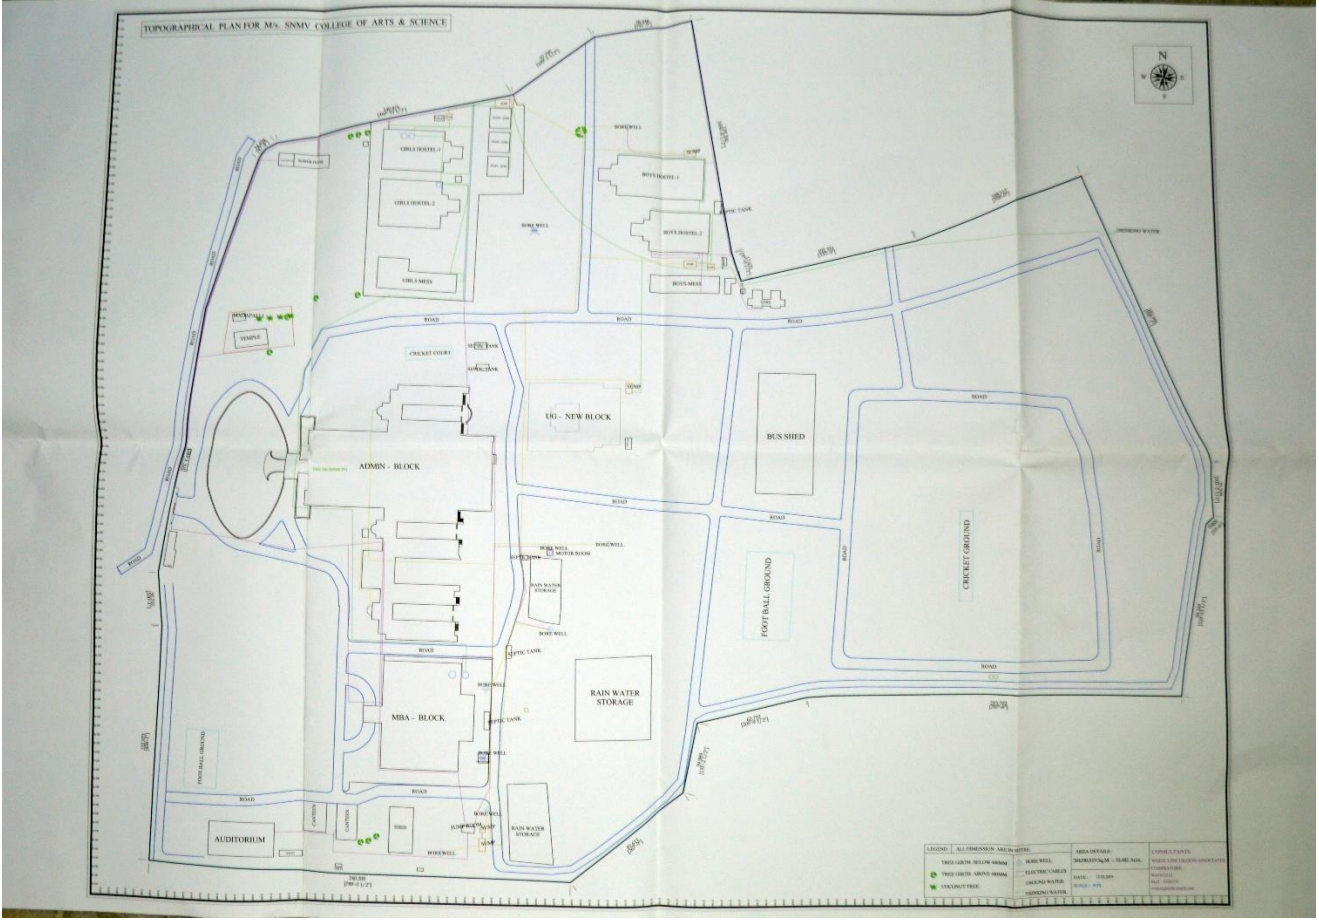

Dr. B. SUBRAMANI
PRINCIPAL
Shri Nehru Maha Vidyalaya
College of Arts & Science
Shri Gambhirmai Bafna Nagar
Malumachampatti,
Coimbatore - 641 050